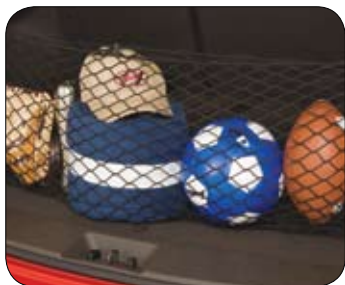

CARGO NET
Organize cargo area while allowing easy access to possessions.

CARGO SCREEN
Protect valuables from view with a cargo screen.

FLOOR MATS, CARPETED
Preserve original carpeting with custom-designed and color-matched floor mats.

ADD STYLE AND PROTECTION WITH GENUINE HYUNDAI ACCESSORIES

FLOOR MATS, ALL WEATHER

All Weather Mats are made out of heavy-duty rubber with deeply sculpted channels designed to trap water, road salt, mud and sand. The mats also have anti-skid ridges to prevent shifting in your vehicle and come with a protective, non-stick finish.

CARGO TRAY

Help protect cargo area from spills, dirt and other debris.

SPLASH GUARDS

Provides styling and protection.

SPOILER KIT

Custom-painted to match the factory finish for an ultra sharp look.

ROOF RACK CROSS RAILS