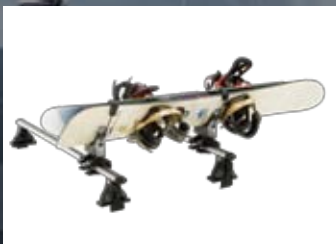

Cargo Net, Envelope Style \$

U8170-3J000 Envelope Style

Cargo Net \$

08170-3J100 Flat Style

Cargo Tray \$

U8145-3J000

Ski Carrier¹ \$

00285-03003

Tow Hitch \$

U8610-3J000

Cargo Box¹ \$

00285-03006

Snowboard Carrier¹ \$

00285-03008

Tow Hitch Bike Carrier² \$

00285-03001 Tow Hitch required