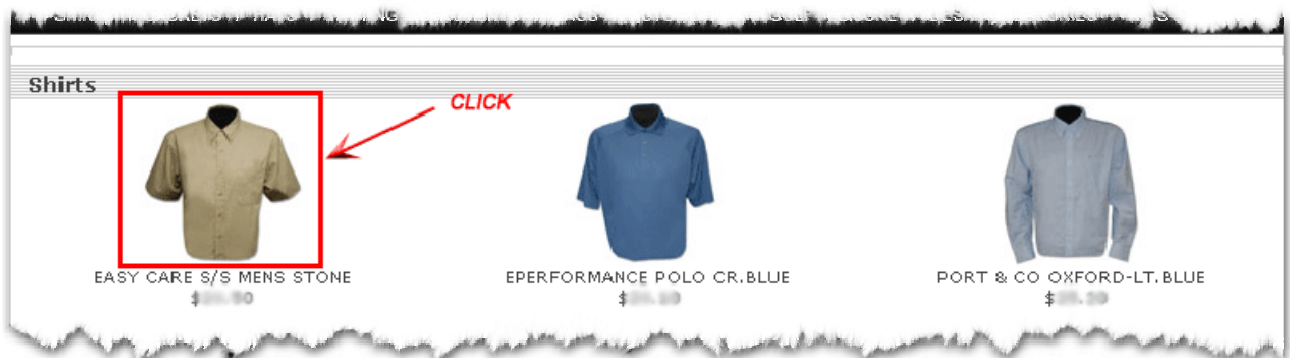

3. Click the specific item you wish to view to retrieve detailed product information, pricing, and part number listings.