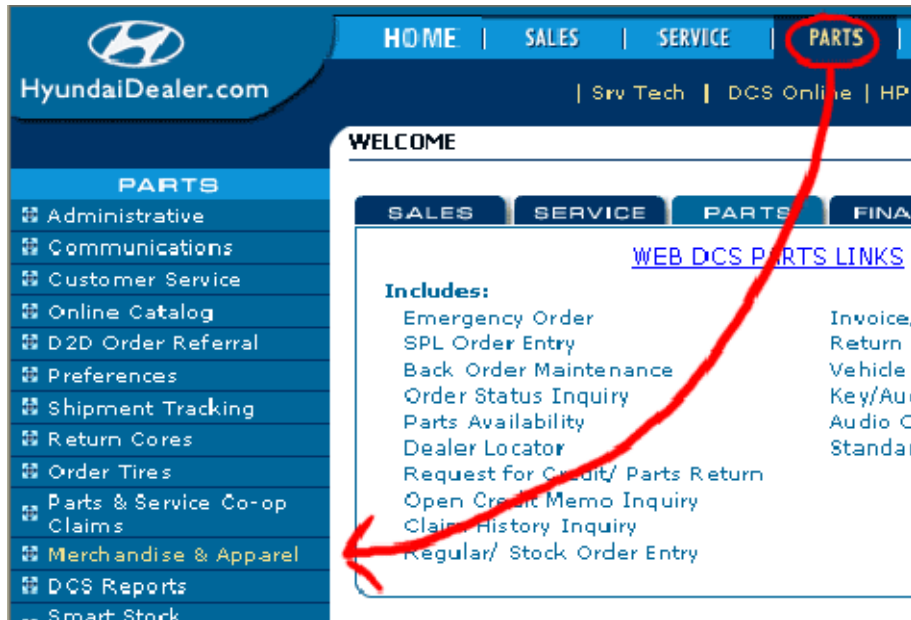

Hyundai Apparel & Merchandise Ordering Instructions

1. Login to HyundaiDealer.com and navigate to the Parts page and click the **Merchandise and Apparel** navigation link.

2. Click the desired product category on the menu bar.

3. Click the specific item you wish to view to retrieve detailed product information, pricing, and part number listings.

Hyundai Apparel & Merchandise Ordering Instructions

- Orders should be submitted through your normal ordering process. Ordering directly from this website is NOT an option. Orders must be submitted through WebDCS in the same manner that you would submit orders for other drop-ship parts.